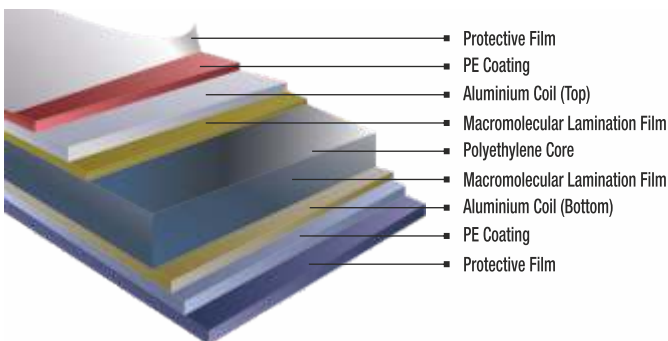

NEW Emperor Brown CPP 528

NEW White Marble CPP 529

Brown Marble CPP 514

Verde Green CPP 524

Monaco Brown CPP 525

Ruby Red CPP 526

Product Specification	Panel Dimensions	
	Standard Sizes:	1220 x 3660 mm 915x3660mm 1220 x 3050 mm 915x3050mm 1220 x 2440 mm 915x2440mm
	Panel Thickness	3mm to 4mm
	Coating	PE
Product Tolerance		
Thickness	± 0.2mm	
Squareness	Max 4.0mm	
Bow	0.5% of Length & Width	
*Customized lengths available on request		

Suggestion: To ensure color consistency, the total project requirement should be placed in one order.

Aluminium Panel Products From Crossbond

- ◆ ACP POWER SERIES
- ◆ ACP ELITE SERIES
- ◆ ACP LAVISH INTERIORS
- ◆ ACP PARTITION SERIES
- ◆ METAL LAMINATES
- ◆ HPL